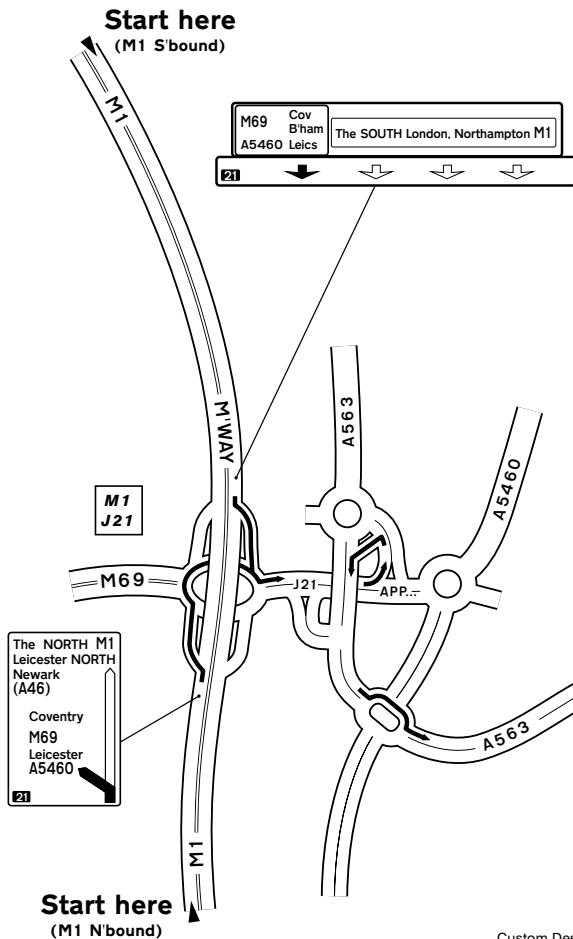

ADDITIONAL RESOURCE

Additional Resource Ltd
 12th Floor
 60 Charles Street
 Leicester
 LE1 1FB
 Tel: 0116 262 5340
 Fax: 0116 262 5341
 Web: www.addressource.co.uk

How to find us

 **By Rail** - Leicester Station is only a 15 minute walk to our office (see map). For information on train times and operators call National Rail Enquiries on 08457 484950.

 **By Air** - East Midlands and Birmingham Airports are both approximately 1 hour from Leicester city.

 **By Coach** - Leicester Coach Station is a 15 minute walk to our office (see map).

Leicester