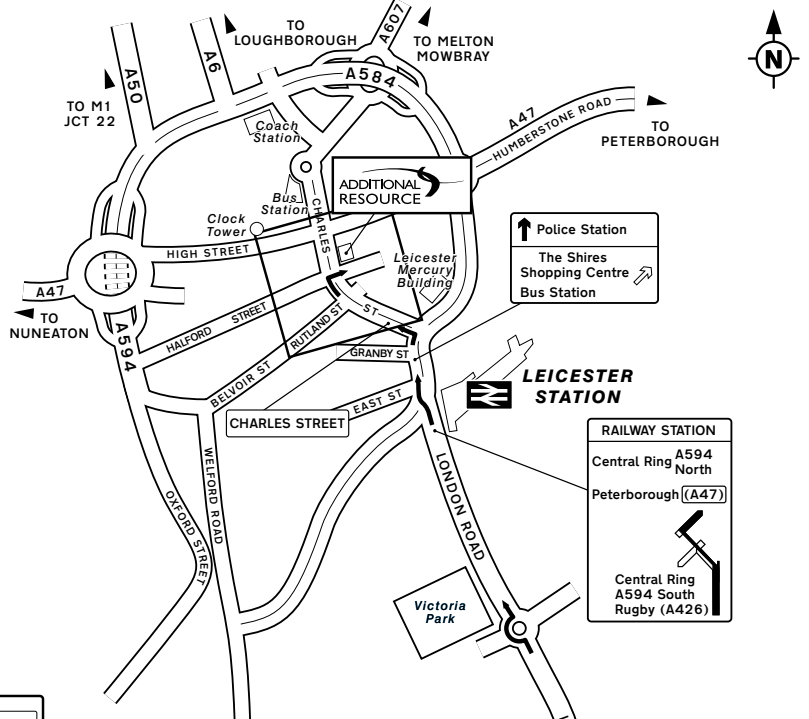

ADDITIONAL RESOURCE

Additional Resource Ltd
 12th Floor
 60 Charles Street
 Leicester
 LE1 1FB
 Tel: 0116 262 5340
 Fax: 0116 262 5341
 Web: www.addressource.co.uk

How to find us

 **By Rail** - Leicester Station is only a 15 minute walk to our office (see map). For information on train times and operators call National Rail Enquiries on 08457 484950.

 **By Air** - East Midlands and Birmingham Airports are both approximately 1 hour from Leicester city.

 **By Coach** - Leicester Coach Station is a 15 minute walk to our office (see map).

Leicester