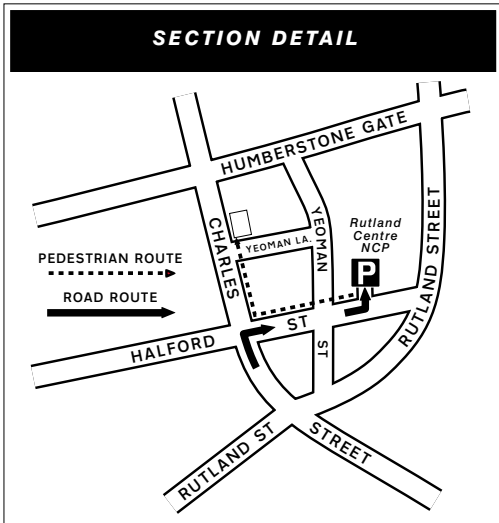

ADDITIONAL RESOURCE

Additional Resource Ltd
12th Floor
60 Charles Street
Leicester
LE1 1FB
Tel: 0116 262 5340
Fax: 0116 262 5341
Web: www.addressource.co.uk

How to find us

By Rail - Leicester Station is only a 15 minute walk to our office (see map). For information on train times and operators call National Rail Enquiries on 08457 484950.

By Air - East Midlands and Birmingham Airports are both approximately 1 hour from Leicester city.

By Coach - Leicester Coach Station is a 15 minute walk to our office (see map).

Leicester